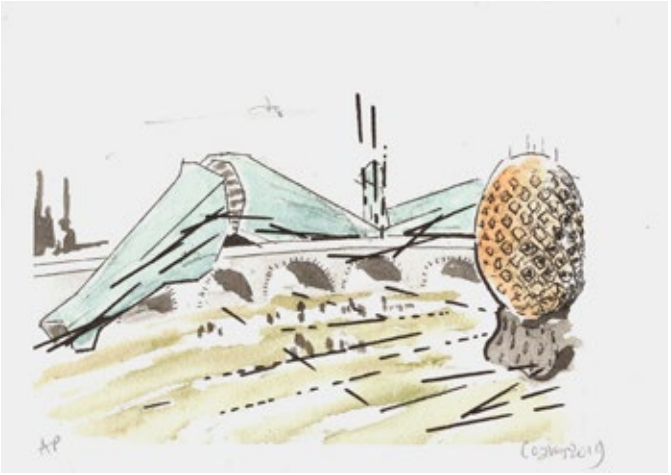

NIGEL COATES

The David Night Park and Good Egg affordable housing 2017

Approx. value £200

Giclée ink on Saunders Waterford paper Courtesy of Nigel Coates and Betts Project 20cm x 27cm