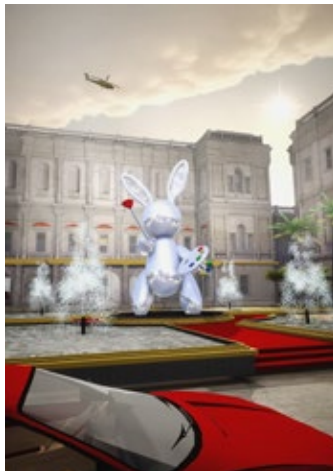

LAWRENCE LEK

Unreal Estate (The Royal Academy is Yours) 2015
Sold

Edition 1 of 6 + 2 AP Fuji Flex C-Type Print Courtesy of the artist and
Sadie Coles HQ, London 84cm x 59.4cm