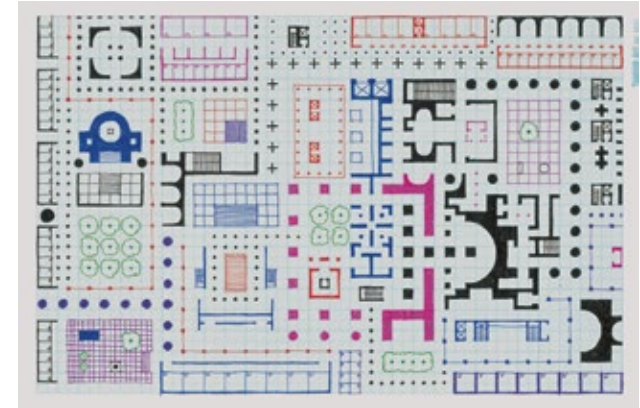

SAM JACOB

Empire of Ice Cream 2019
Sold

Ink on graph paper 21cm x 29.7cm