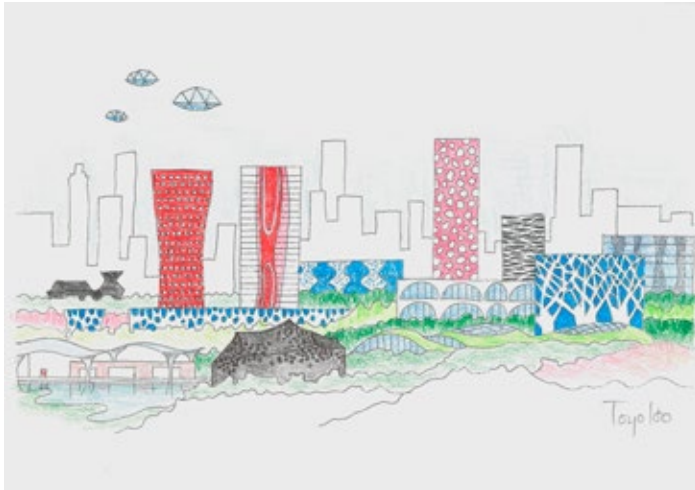

TOYO ITO

My Cosmos 2019
Approx. value £3500

Paper 29.7cm x 42cm