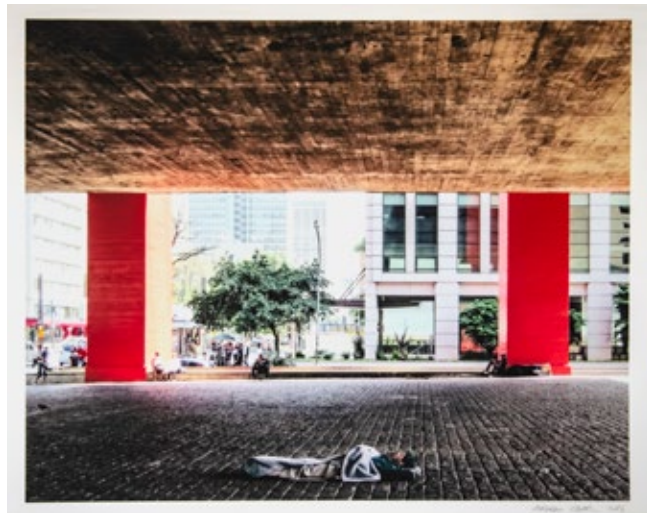

ALFREDO JAAR

Brutalismo 2016
Approx. value £7800

Pigment print mounted on museum board 38.1cm x 45.72cm